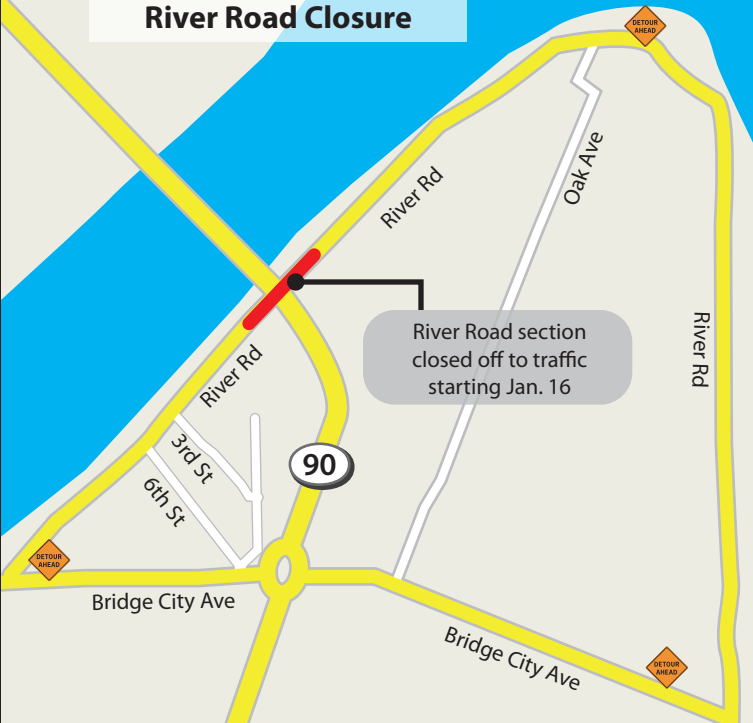

River Road Closure

River Road section closed off to traffic starting Jan. 16

90

DETOUR AHEAD

DETOUR AHEAD

DETOUR AHEAD

Bridge City Ave

Bridge City Ave

River Rd
3rd St
6th St

River Rd

Oak Ave

River Rd